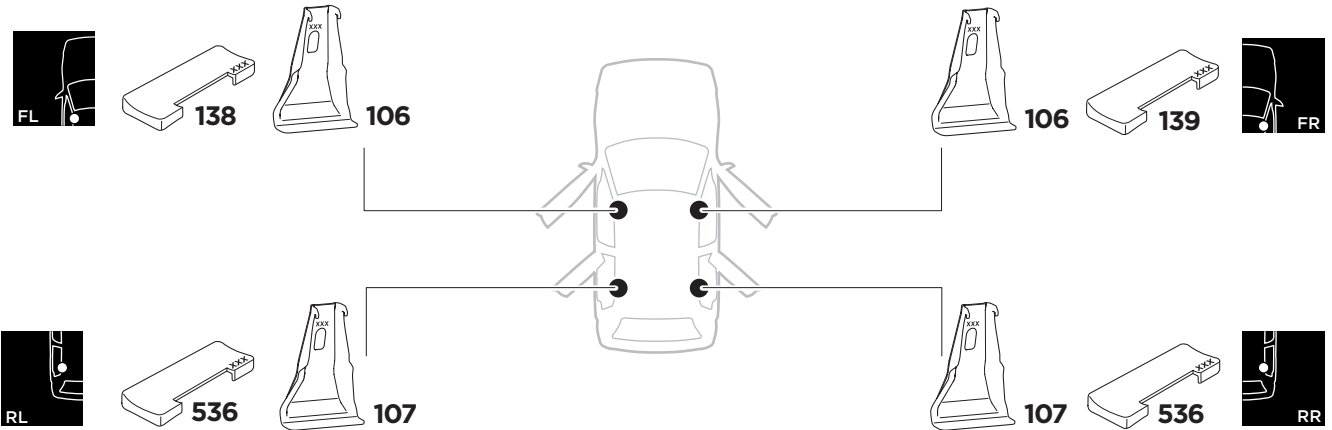

1

Kit 5026

HOLDEN Astra Sports Tourer, 5-dr Estate, 16-
OPEL Astra Sports Tourer, 5-dr Estate, 16-
VAUXHALL Astra Sports Tourer, 5-dr Estate, 16-

ISO 11154-E