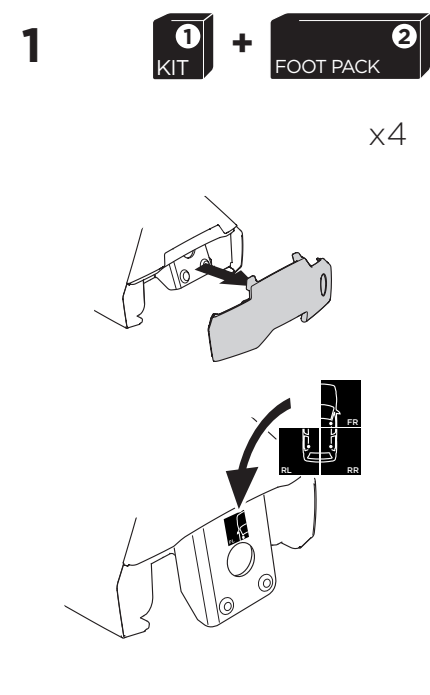

1

Kit 5026

HOLDEN Astra Sports Tourer, 5-dr Estate, 16-
OPEL Astra Sports Tourer, 5-dr Estate, 16-
VAUXHALL Astra Sports Tourer, 5-dr Estate, 16-

ISO 11154-E