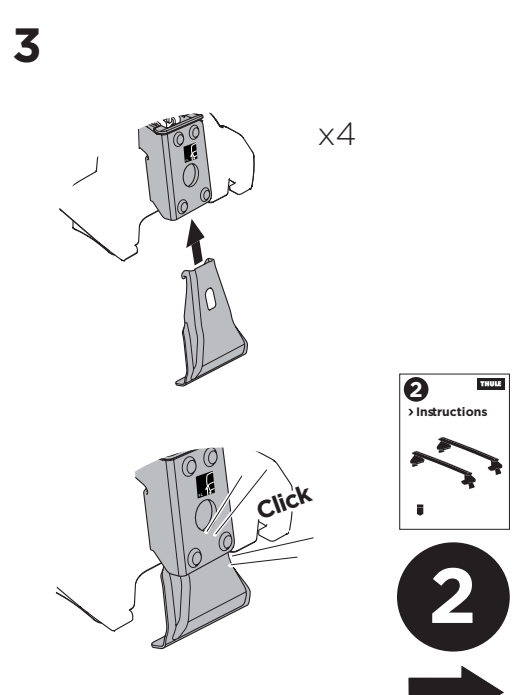

## Kit 5026

**HOLDEN Astra Sports Tourer**, 5-dr Estate, 16-  
**OPEL Astra Sports Tourer**, 5-dr Estate, 16-  
**VAUXHALL Astra Sports Tourer**, 5-dr Estate, 16-

ISO 11154-E

 THULE WingBar Evo	 THULE WingBar Edge	 THULE WingBar	 THULE SquareBar	Evo X (scale)	Edge X (scale)
HOLDEN Astra Sports Tourer, 5-dr Estate, 16-				43	K
OPEL Astra Sports Tourer, 5-dr Estate, 16-				43	K
VAUXHALL Astra Sports Tourer, 5-dr Estate, 16-				43	K