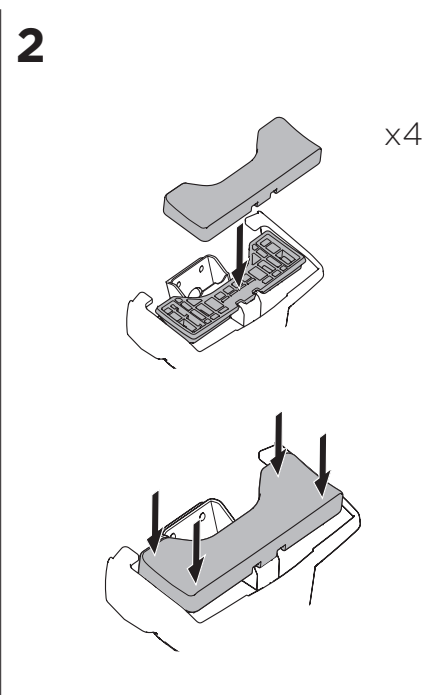

## Kit 5026

**HOLDEN Astra Sports Tourer**, 5-dr Estate, 16-  
**OPEL Astra Sports Tourer**, 5-dr Estate, 16-  
**VAUXHALL Astra Sports Tourer**, 5-dr Estate, 16-

ISO 11154-E

 THULE WingBar Evo	 THULE WingBar Edge	 THULE WingBar	 THULE SquareBar	Evo X (scale)	Edge X (scale)
HOLDEN Astra Sports Tourer, 5-dr Estate, 16-				43	K
OPEL Astra Sports Tourer, 5-dr Estate, 16-				43	K
VAUXHALL Astra Sports Tourer, 5-dr Estate, 16-				43	K