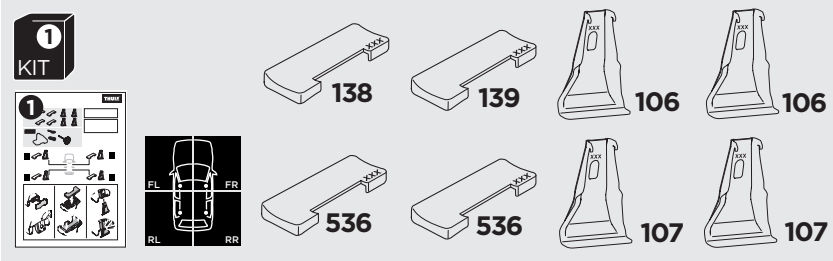

1

Kit 5026

HOLDEN Astra Sports Tourer, 5-dr Estate, 16-
OPEL Astra Sports Tourer, 5-dr Estate, 16-
VAUXHALL Astra Sports Tourer, 5-dr Estate, 16-

ISO 11154-E